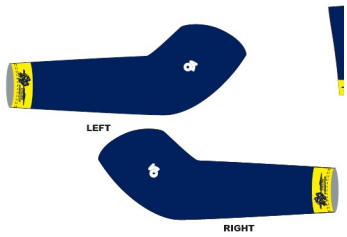

Cycling Connection TEAM BLUE

Arm Warmers

Fleece \$25 Lycra \$20

Gloves \$ 20

Socks \$7.50

Shorts, Socks, Arm Warmers and Gloves were designed to be used with either our yellow or our new Team Blue Jerseys

Jerseys- Short sleeve / Sleeveless \$55
Wind vest/ Jacket \$55