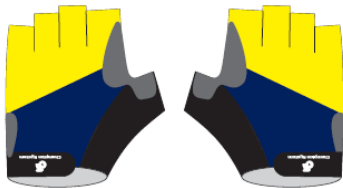

Cycling Connection TEAM BLUE

Arm Warmers

Fleece \$25 Lycra \$20

Gloves \$ 20

Socks \$7.50

Shorts, Socks, Arm Warmers and Gloves were designed to be used with either our yellow or our new Team Blue Jerseys

Jerseys- Short sleeve / Sleeveless \$55
Wind vest/ Jacket \$55